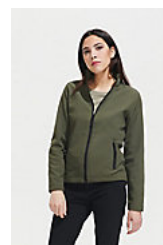

Related products

SOL'S RACE WOMEN
01194